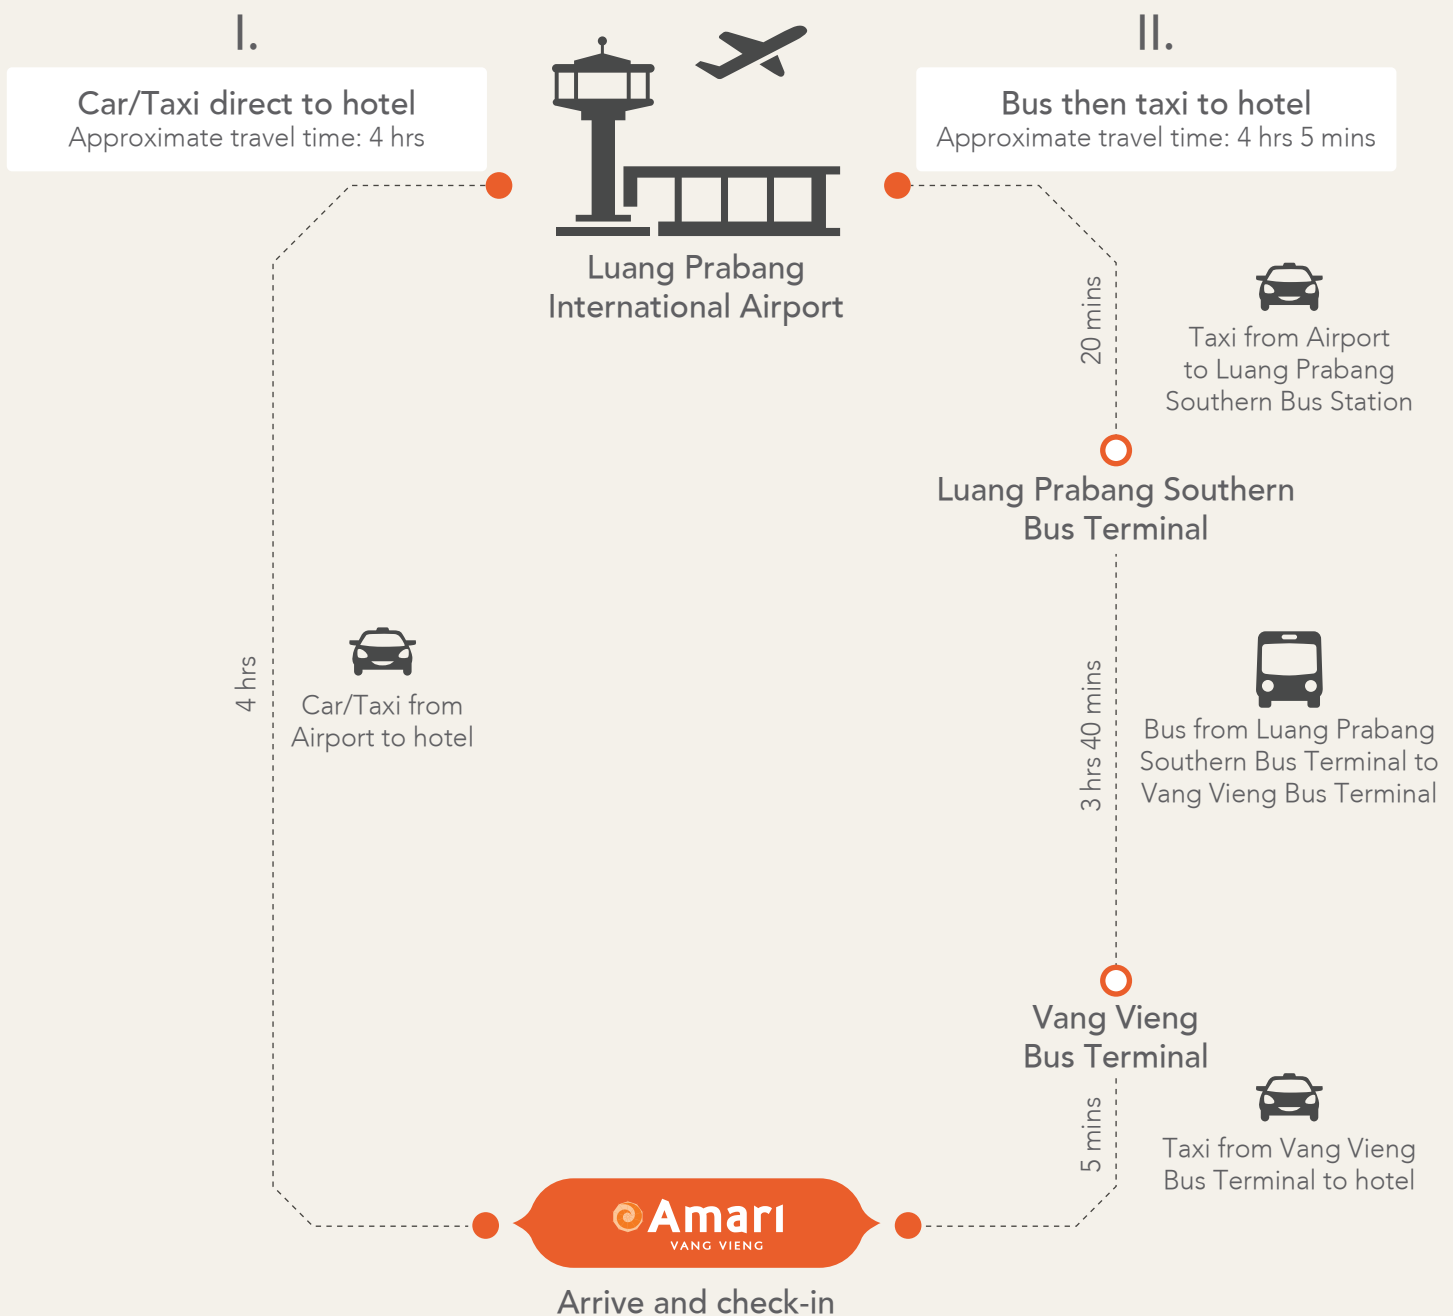

How to Reach Amari Vang Vieng

Arriving from Vientiane (Wattay) International Airport

How to Reach Amari Vang Vieng

Arriving from Luang Prabang International Airport

How to Reach Amari Vang Vieng

Arriving from Udon Thani Bus Station 1

Udon Thani
Bus Station 1

Bus then taxi to hotel
Approximate travel time: 5 hrs 10 mins

3 hrs 40 mins

Bus from Udon Thani Bus Station 1
to Vang Vieng Bus Terminal

Vang Vieng
Bus Terminal

5 mins

Taxi from Vang Vieng
Bus Terminal to hotel

Arrive and check-in