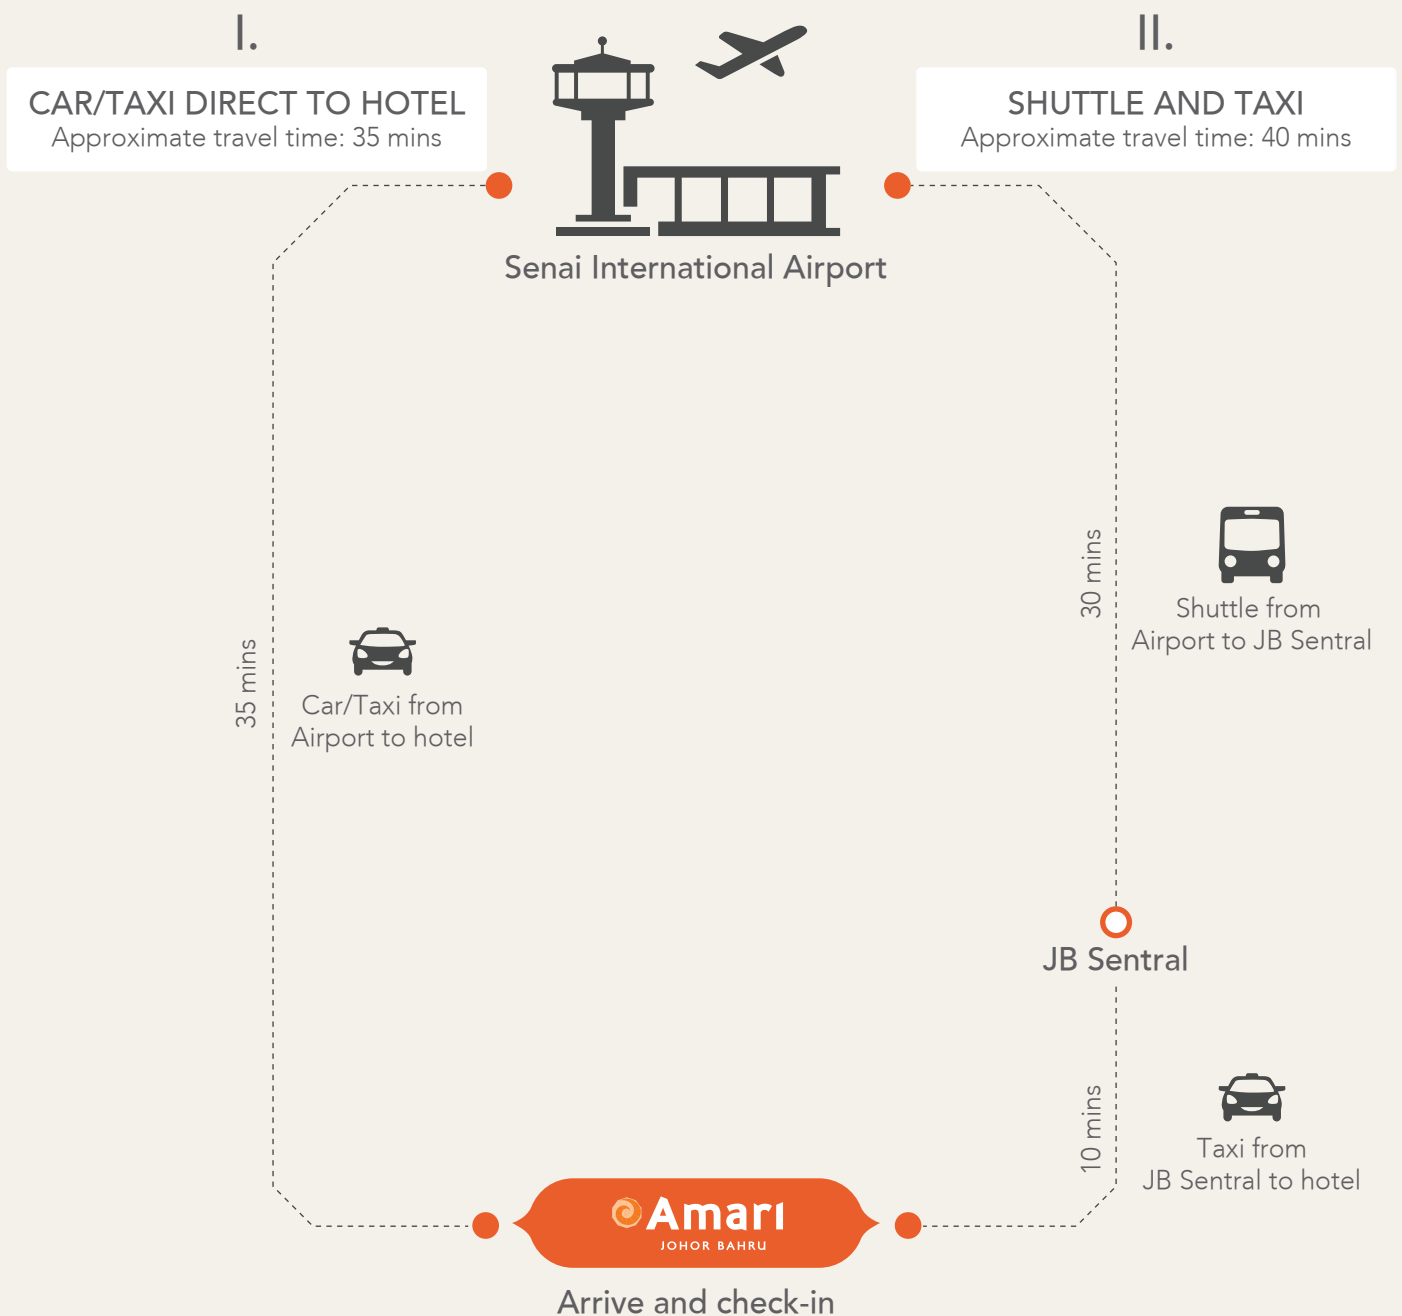

How to Reach Amari Johor Bahru

Arriving from Senai International Airport

How to Reach Amari Johor Bahru

Arriving from Singapore Changi Airport